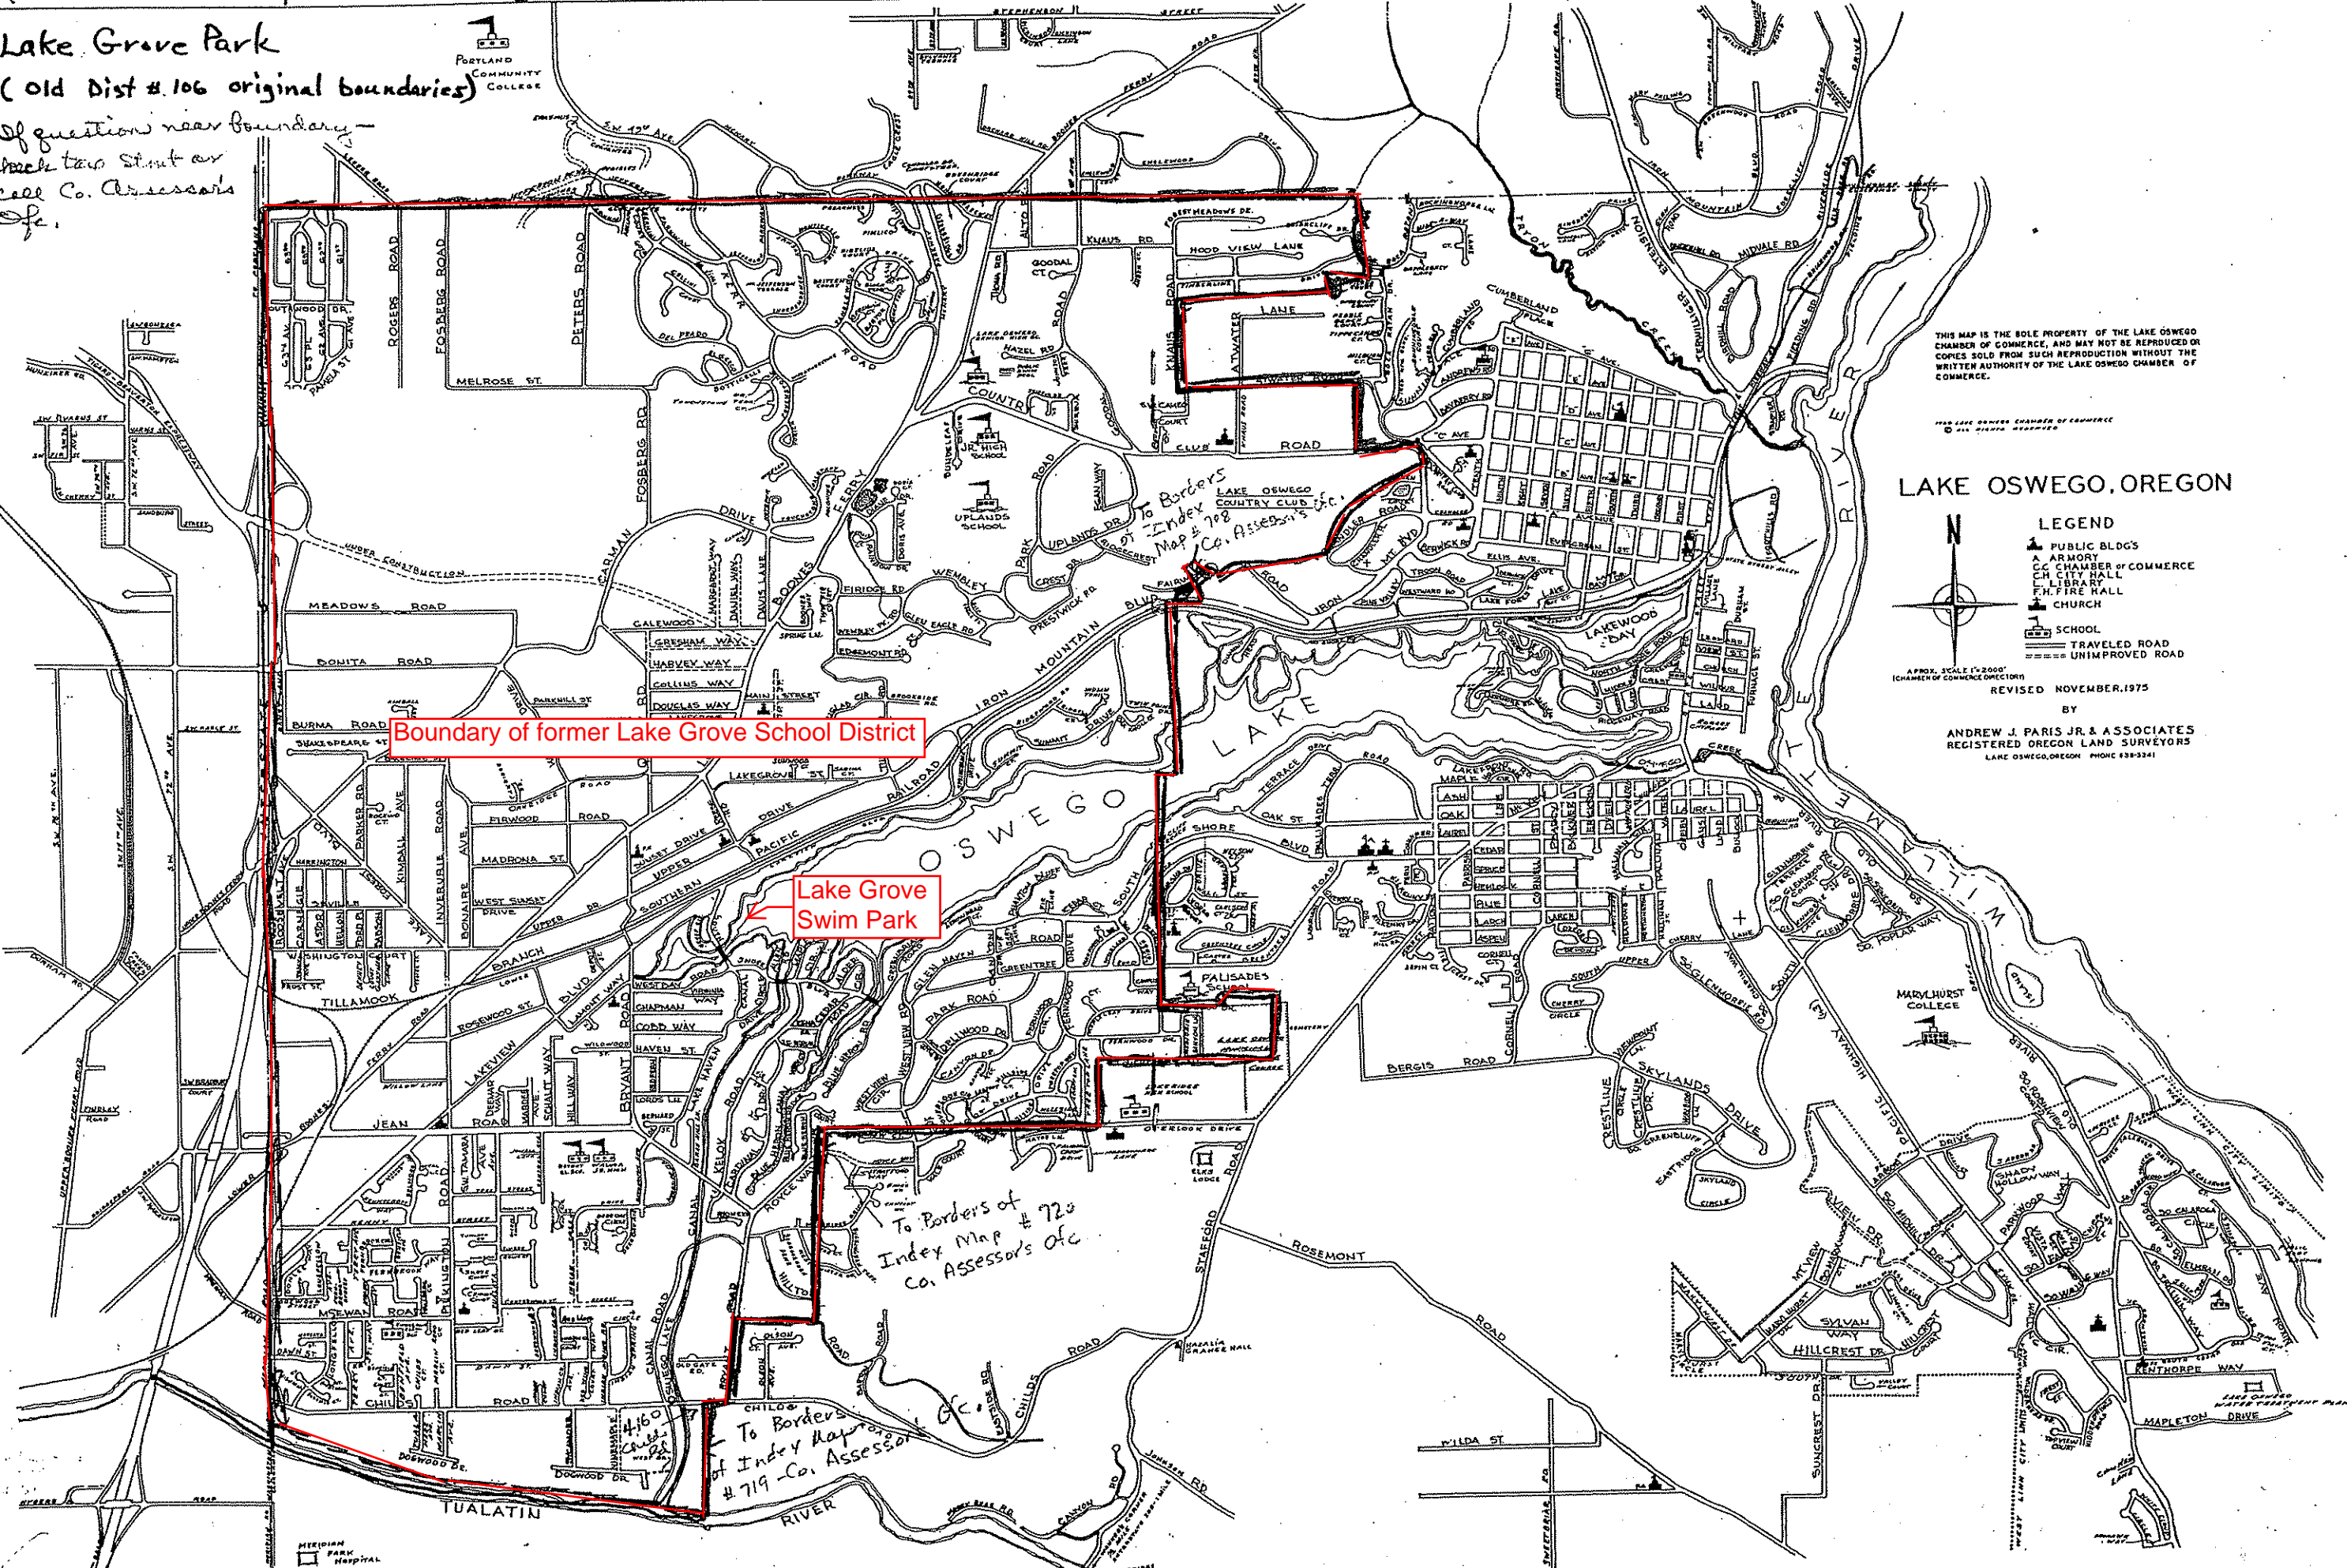

Lake Grove Park (Old Dist #106 original boundaries)

If question near boundary -
check tax sheet or
call Co. Assessor's
Ofc.

THIS MAP IS THE SOLE PROPERTY OF THE LAKE OSWEGO CHAMBER OF COMMERCE, AND MAY NOT BE REPRODUCED OR COPIES SOLD FROM SUCH REPRODUCTION WITHOUT THE WRITTEN AUTHORITY OF THE LAKE OSWEGO CHAMBER OF COMMERCE.

REVISED NOVEMBER, 1975

BY
ANDREW J. PARIS JR. & ASSOCIATES
REGISTERED OREGON LAND SURVEYORS
LAKE OSWEGO, OREGON PHONE 438-3341

Boundary of former Lake Grove School District

Lake Grove Swim Park

To Borders of
Index Map # 720
Co. Assessor's
Ofc.

To Borders of
Index Map # 719
Co. Assessor's
Ofc.

A
B
C
D
E
F
G
H
I

MERIDIAN PARK HOSPITAL